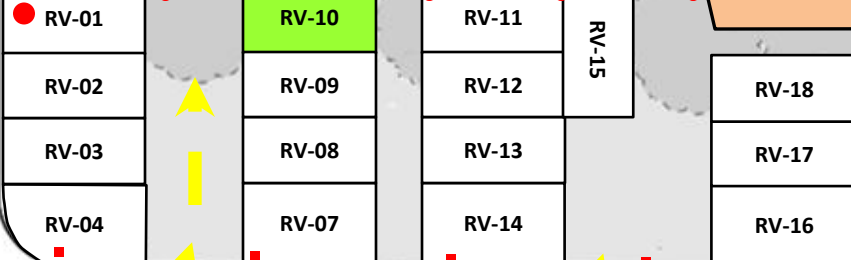

# Old Armory Lot

## Construction Area for the Lane County Developmental Disabilities Services Building

YOUTH  
SERVICES  
MLK  
EDUCATION  
CENTER

RV-20

WHEELCHAIR ACCESS RAMP

NO THRU TRAFFIC